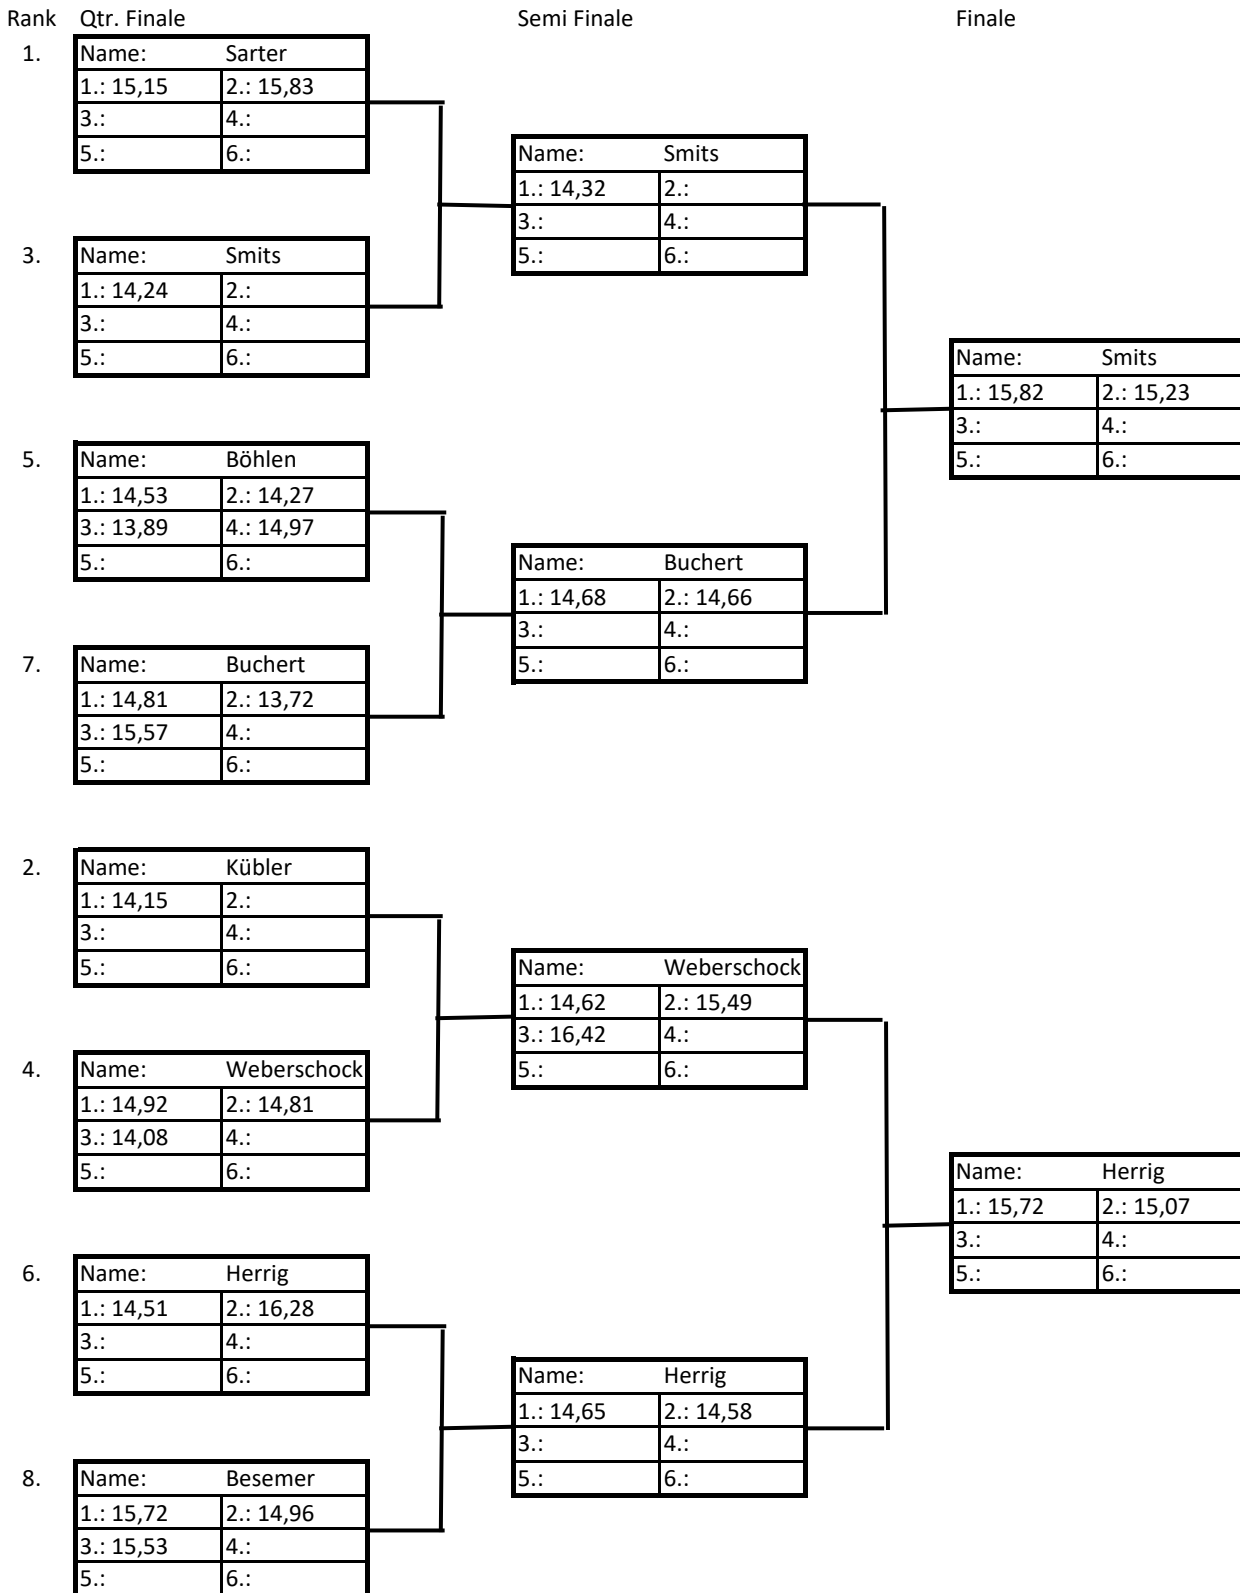

## 23. Lippeweiden Pokal Wettbewerb 2021

### Speed Knock Out

**Rule:**

Working time five minutes

The number of attempts is unlimited

The official result is the best time performed during the working time

If one model has entered the course the other one must wait until the first model has finished

The Pilot with the worse result is **“knocked out”**